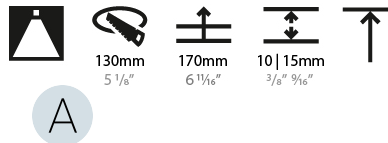

PHYSICAL

Shape: Round
Diameter (mm): 139
Diameter (in): 5 1/2
Height (mm): 151
Height (in): 5 15/16
Ceiling Thickness (mm): 10 / 12.5 / 15
Ceiling Thickness (in): 3/8 or 1/2 or 9/16
Min. Recessing Depth (mm): 170
Min. Recessing Depth (in): 6 11/16
Light Distribution: Downlight
Weight (kg): 0.926
Weight (lbs): 2.04
Fixture Finish: SSR / BKV / CWI / CRY / HAB / LAG / UFT / ITA / RUA / RUR / MIC / FTG / MYG / TWT / LOD / PUS / FRO / FUP / KIA / POP / BLS / SPG / MEY / GOH / GUM / CHC / COM / ABZ / JAG / OBR / MOS / ROR
Fixture Material: Aluminum Die Cast
Cut-out Measurements: 130mm / 5 1/8"

ELECTRICAL

Lamp Type: LED (Zhaga Standard)
Input Wattage (W): 28.6
Total Output Wattage (W): 26.4
Dimming: Tri-Mode (Non-Dimming and Phase Dimming (120Vac only) and 0-10V Dimming)
Driver Included: No
Driver Location: Recessed Housing
Driver Type: Constant Current - Universal
Driver Class: Class 2
Housing: See components
Input Voltage (V): 120 - 277
Constant Current (MA): 700

LED

Number of LEDs: 1
Color Temperature (°K): 2700 / 3000 / 3500 / 4000
Max. Delivered Lumen (lm): 2030 / 2080 / 2186 / 2230
Nominal Lumen (lm): 3210 / 3290 / 3459 / 3530
CRI: >90 CRI
Efficiency (%): 0.631
Lamp Life (hrs): 50000

OPTICAL

Reflector: 20 / 25 / 40

RATINGS AND CERTIFICATIONS

Certified By: Certified for North American Standards
IP rating: IP20